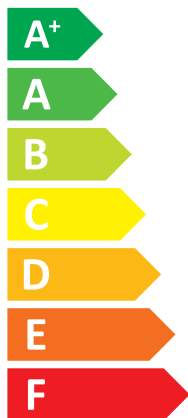

ENERG

енергия · ενεργεια

GRS-CQ16PdG/Nh

GREE

H3-M1

A++

A

Two icons showing sound power levels. The top icon shows a speaker inside a house with the value **47 dB**. The bottom icon shows a speaker outside a house with the value **64 dB**.